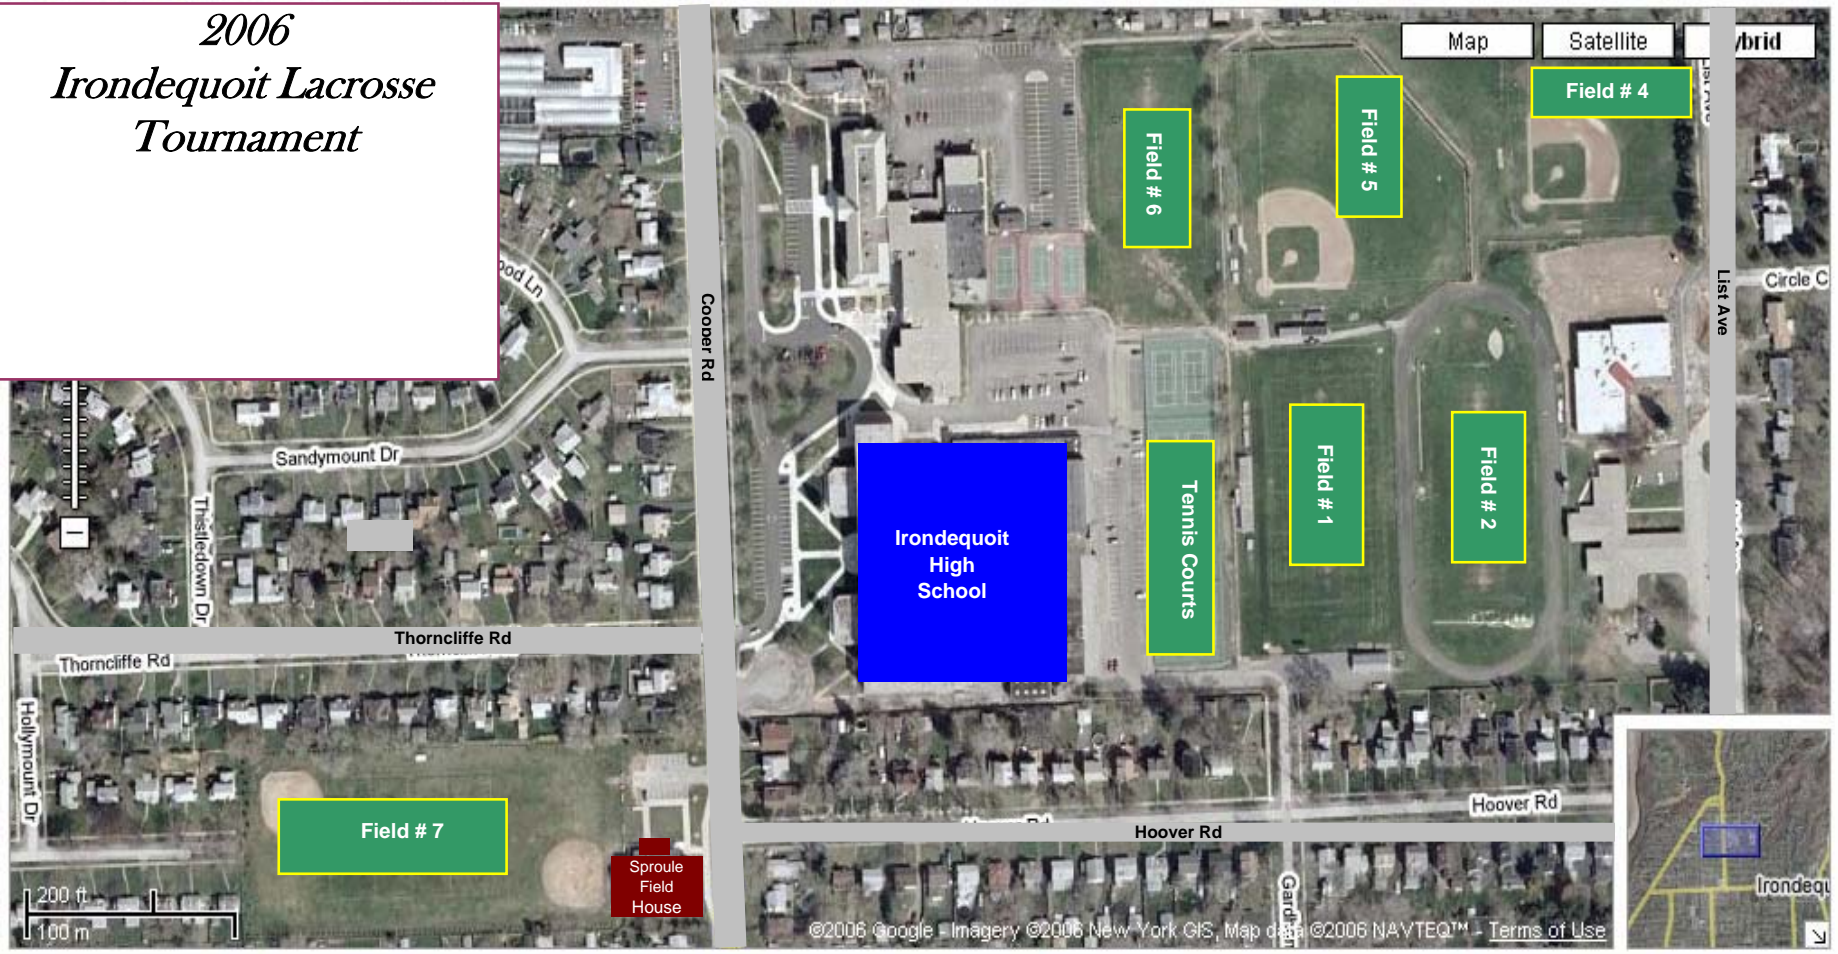

*2006  
Irondequoit Lacrosse  
Tournament*

**Directions to Pinegrove Field #3 from Irondequoit High School.**

Turn right out of high school and follow Cooper Road heading North. Continue on Cooper Road after it changes to St. Paul Blvd.(a total of approx. 1/4 mile.) Turn right onto Pinegrove Ave. Go approx. 1/4 mile. Pinegrove Field/Helmer Nature Center is on the right. Follow the path behind the Nature Center Building to the field.

Sproule Field House is located across the street from the High School on the South West Side.